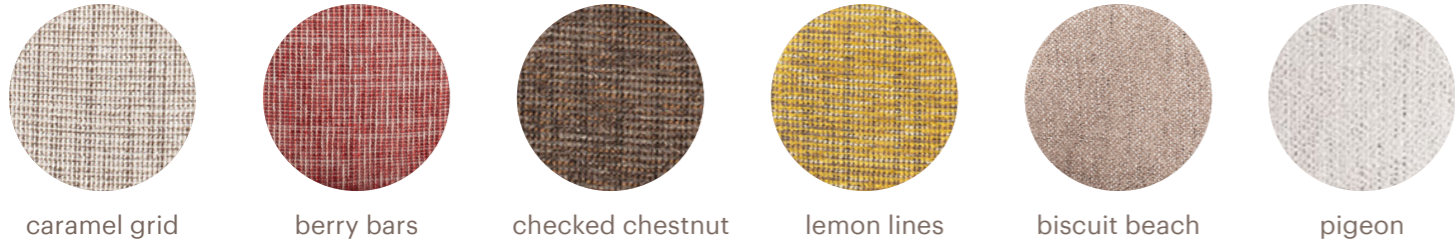

# yanai

modular

MJH085

modular / yanai

turn

cross

slide

revolve